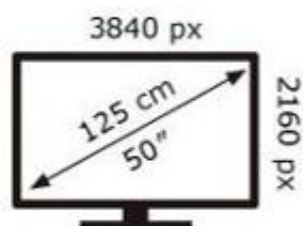

ENERG

SAMSUNG

QE50Q67TAU

87 kWh/1000h

ABCDEF **G**

97 kWh/1000h

2019/2013